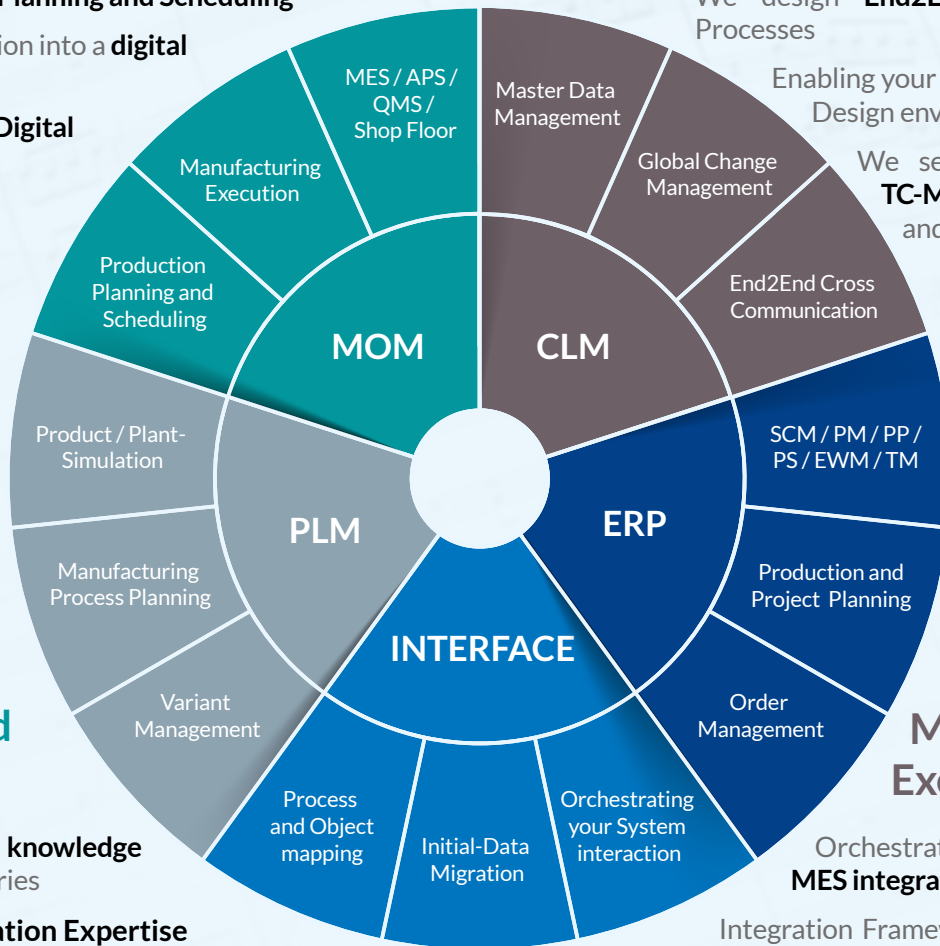

Manufacturing Operations Management

Design Advanced **Planning and Scheduling**

Technical Integration into a **digital Enterprise**

We support from **Digital Product Twin to Production Twin**

Scheduling & Advanced Planning

Business Process knowledge in different industries

Technical **Integration Expertise**

End2End Process and **System Integration** between **Preactor, MES & ERP**

Closed Loop Manufacturing

We design **End2End** Manufacturing Processes

Enabling your Manufacturing and Design environment

We seamlessly integrate **TC-MPP, Preactor, ERP and MES**

Manufacturing Execution

Orchestrating your **End2End MES integration process**

Integration Framework for **PLM, ERP and MOM/MES**

Technical **Implementation Expertise**

T4X Integration Technology

Orchestrating your **End2End integration processes**

Integration Framework for **TC, SIT, OPCENTER and SAP**

Adaptation to your Business Process