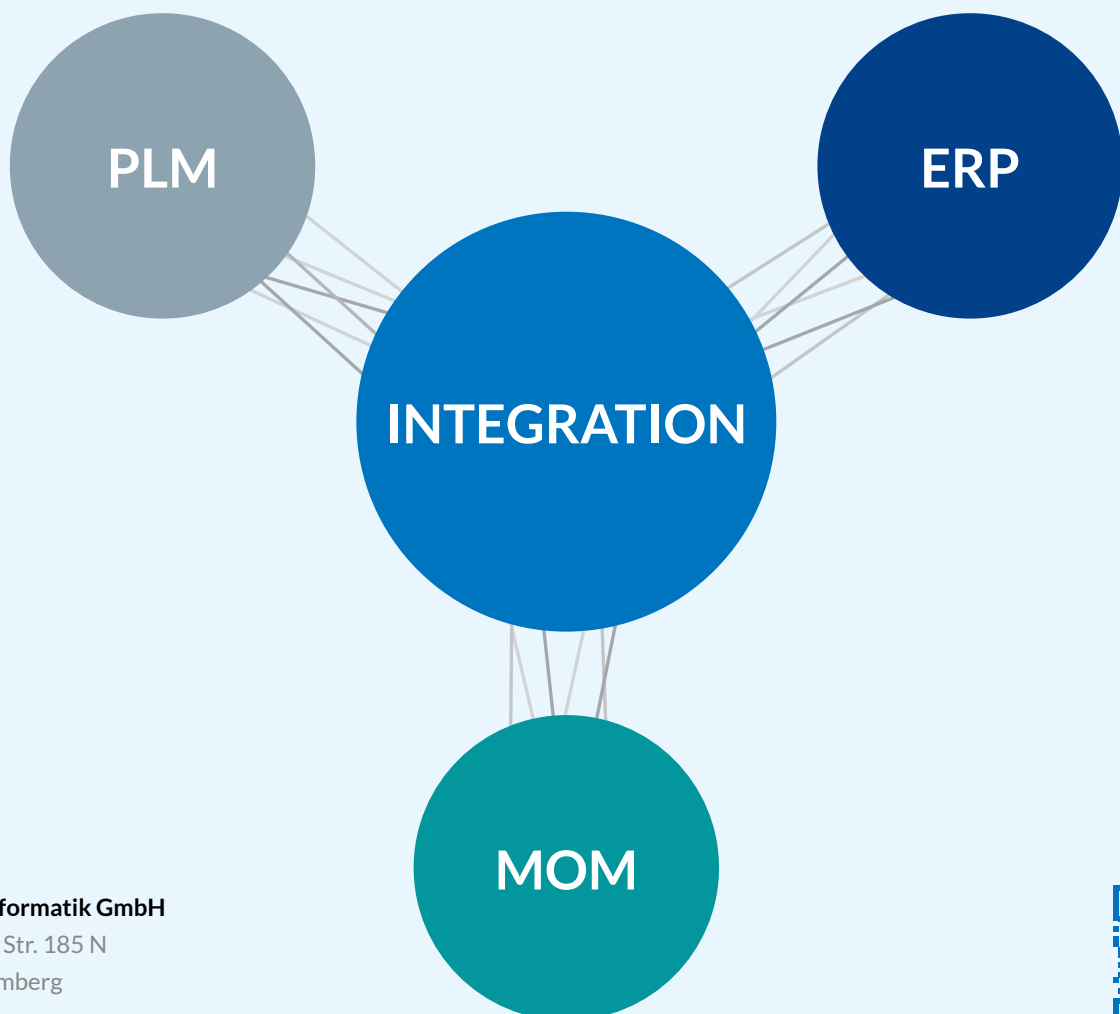

Business Process knowledge in different industries

Technical **Integration Expertise**

End2End Process and **System Integration** between **Preactor, MES & ERP**

Closed Loop Manufacturing

We design **End2End** Manufacturing Processes

Enabling your Manufacturing and Design environment

We seamlessly integrate **TC-MPP, Preactor, ERP and MES**

Manufacturing Execution

Orchestrating your **End2End MES integration process**

Integration Framework for **PLM, ERP and MOM/MES**

Technical **Implementation Expertise**

T4X Integration Technology

Orchestrating your **End2End integration processes**

Integration Framework for **TC, SIT, OPCENTER and SAP**

Adaptation to your Business Process

Rollout and Service Experience

OPCENTER

TEAMCENTER

SAP

PREACTOR

POLARION

Orchestrating your Digital Enterprise Integration

WAGNER Informatik GmbH